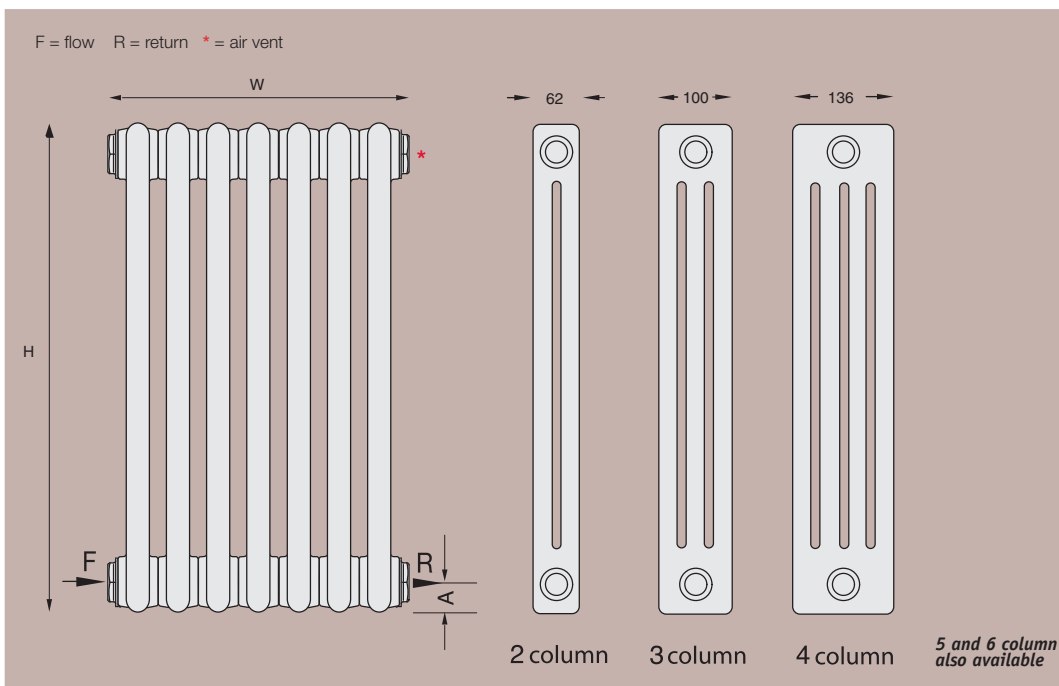

Finish: white. Colour finishes from the Acova colour chart available at additional cost of 25% (Allow 3-4 weeks delivery).

† width excludes air vent Max.working pressure: 10bar. Max. test pressure: 13 bar

	2 column	3 column	4 column
Pipe centres:	Width + valves	Width + valves	Width + valves
Centres from wall:	66mm	85mm	103mm
Overall Projection:	97mm	135mm	171mm
Dimension A:	29mm	33mm	33mm

Optional Accessories

	RRP (ex VAT)	RRP (inc VAT)
1 x 368mm chrome towel bar	£93	£109
1 x 918mm chrome towel bar	£103	£121.03
Lambswool cleaning brush	£36	£42.30
Adjustable support foot (100-150mm)	£22	£25.85
	X10920 WHITE (per foot)	£28
	X10920 COLOUR (per foot)	£32.90

Curved & angled made to measure available