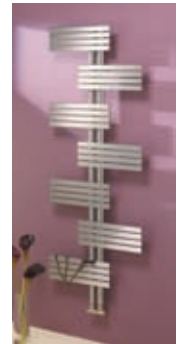

Optional Extras
170

AZ/003 polished stainless steel valve assembly

notes

Available in polished stainless steel only
Valve connections : ½" b.s.p bottom opposite ends, underside entry
Tapping centres : 50mm
Centres from wall : 58mm-70mm
Overall projection : 87mm-99mm

azzara

Model	Height (mm)	Width (mm)	Output	RRP £ Polished	RRP £ Satin
AZ/1080/600	1080	600	297w/1013btu	1763	1408
AZ/1500/600	1500	600	413w/1408btu	2351	1809
AZ/1745/600	1745	600	479w/1634btu	2586	1989

Optional Extras
170

AZ/001 : Azzara radiator valve assembly (as shown in brochure)

AZ/002 : Azzara radiator valve assembly and accessory set (as shown in brochure)

Suitable for AZ/1500/600 only

447

notes

Available in polished & satin stainless steel
Valve connections : ½" b.s.p bottom opposite ends, underside entry
Tapping centres : 50mm
Centres from wall : 58mm-70mm
Overall projection : 87mm-99mm

sorano

Model	Height (mm)	Width (mm)	Output	RRP £ Polished	RRP £ Satin	RRP £ Décor
SO/450/1516	450	1516	730w/2491btu	1785	1321	2131
SO/600/1516	600	1516	908w/3099btu	2181	1615	2527

notes

Available in polished and satin stainless steel, or a combination of the two
Please specify at the time of order whether Sorano will be positioned vertically or horizontally
Valve connections : Vertical - reference Vg. ½" b.s.p bottom opposite ends, underside entry
Horizontal - reference H1. ½" b.s.p bottom opposite ends, underside entry
Tapping centres : Vertical - Width minus 60mm | Horizontal - 1450mm
Centres from wall : 58mm-70mm
Overall projection : 87mm-99mm