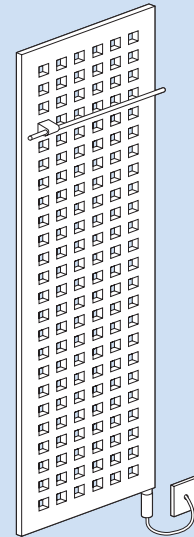

B² towel radiator

▲ BIST/E 90-50

height: 900 mm / 36 ins
length: 500 mm / 20 ins
output: 600 watts

white: **£939**
aluminium finish: **£1030**
colours: £1096

▲ BIST/E 130-50

height: 1300 mm / 52 ins
length: 500 mm / 20 ins
output: 600 watts

white: **£1139**
aluminium finish: **£1251**
colours: £1335

▲ BIST/E 170-50

height: 1700 mm / 67 ins
length: 500 mm / 20 ins
output: 900 watts

white: **£1329**
aluminium finish: **£1460**
colours: £1562

- VAT must be added to prices
- includes an integral adjustable thermostat
- one chrome rail included in radiator price; additional chrome rail **Z660**: £113
- white (RAL 9016) and aluminium finish: all sizes usually in stock
colours: please allow 8 weeks
- projection from wall to front face: 72 mm (rail adds 64mm)
- please allow 250 mm beneath the radiator for the heater and flex
- other sizes also available