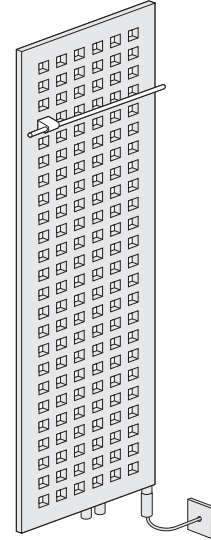

# B<sup>2</sup> towel radiator

**TYPE BIST**  
CENTRAL HEATING RADIATOR  
Designed for connection to  
central heating systems.

## **BIST 170-50**

height: 1700 mm / 67 ins  
length: 500 mm / 20 ins  
output: 1082 watts / 3690 btu

white: £1158  
aluminium finish: £1274  
colours: £1390

- VAT must be added to prices
- one chrome rail included in radiator price, additional chrome rail **Z660**: £113
- type BIST: white (RAL 9016) and aluminium finish: all sizes usually in stock  
colours: please allow 6 weeks
- projection from wall to front face: 72 mm (rail adds 64 mm)
- other sizes also available
- connection details: page 99 – recommended valves: page 156

▲  
**BIST/TH 90-50**

height: 900 mm / 36 ins  
length: 500 mm / 20 ins  
output: 610 watts / 2080 btu

white: £919  
aluminium finish: £1025  
colours: £1093

supplementary heater (600 watts)

▲  
**BIST/TH 130-50**

height: 1300 mm / 52 ins  
length: 500 mm / 20 ins  
output: 844 watts / 2878 btu

white: £1114  
aluminium finish: £1244  
colours: £1330

supplementary heater (900 watts)

▲  
**BIST/TH 170-50**

height: 1700 mm / 67 ins  
length: 500 mm / 20 ins  
output: 1082 watts / 3690 btu