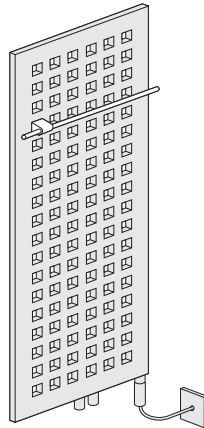

# B<sup>2</sup> towel radiator

**TYPE BIST**  
CENTRAL HEATING RADIATOR  
Designed for connection to  
central heating systems.

**TYPE BIST/TH**

**CENTRAL HEATING RADIATOR with SUPPLEMENTARY HEATER**

The supplementary electric heater is designed to heat the radiator when the central heating is turned off during the summer, and there is still the need for warm, dry towels. The heater has an adjustable thermostat.

▲  
**BIST/TH 90-50**

height: 900 mm / 36 ins  
length: 500 mm / 20 ins  
output: 610 watts / 2080 btu

white: £919  
aluminium finish: £1025  
colours: £1093

supplementary heater (600 watts)

▲  
**BIST/TH 130-50**

height: 1300 mm / 52 ins  
length: 500 mm / 20 ins  
output: 844 watts / 2878 btu

white: £1114  
aluminium finish: £1244  
colours: £1330

supplementary heater (900 watts)

▲  
**BIST/TH 170-50**

height: 1700 mm / 67 ins  
length: 500 mm / 20 ins  
output: 1082 watts / 3690 btu