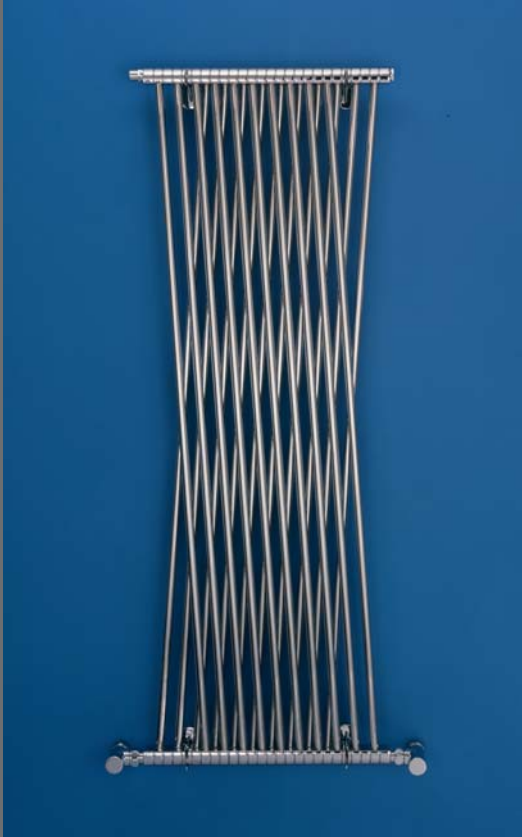

Crisscross

A striking feature radiator in a chrome finish. Made from copper and brass, it can be used on any central heating or hot water system.

KK 120

height: 1200 mm / 48 ins

length: 420 mm / 17 ins

output: 448 watts / 1528 btu

chrome: £794

- VAT must be added to prices
- usually in stock
- please allow a minimum 100 mm either side of the radiator for valves
- projection from wall to front face: 75 mm